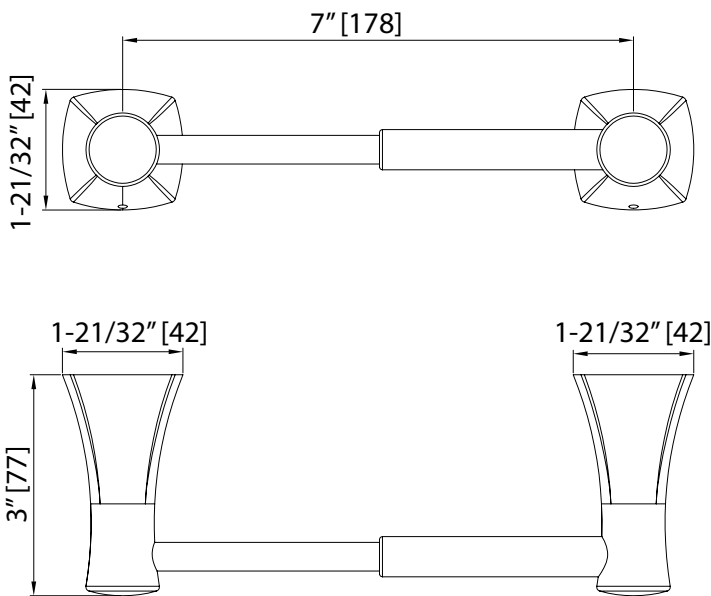

DSF-42BAPRH

BATHROOM ACCESSORIES PAPER ROLL HOLDER

Style:

- Bathroom Paper Roll Holder

Installation Type:

- Wall Mounted

Features:

- Brass Body